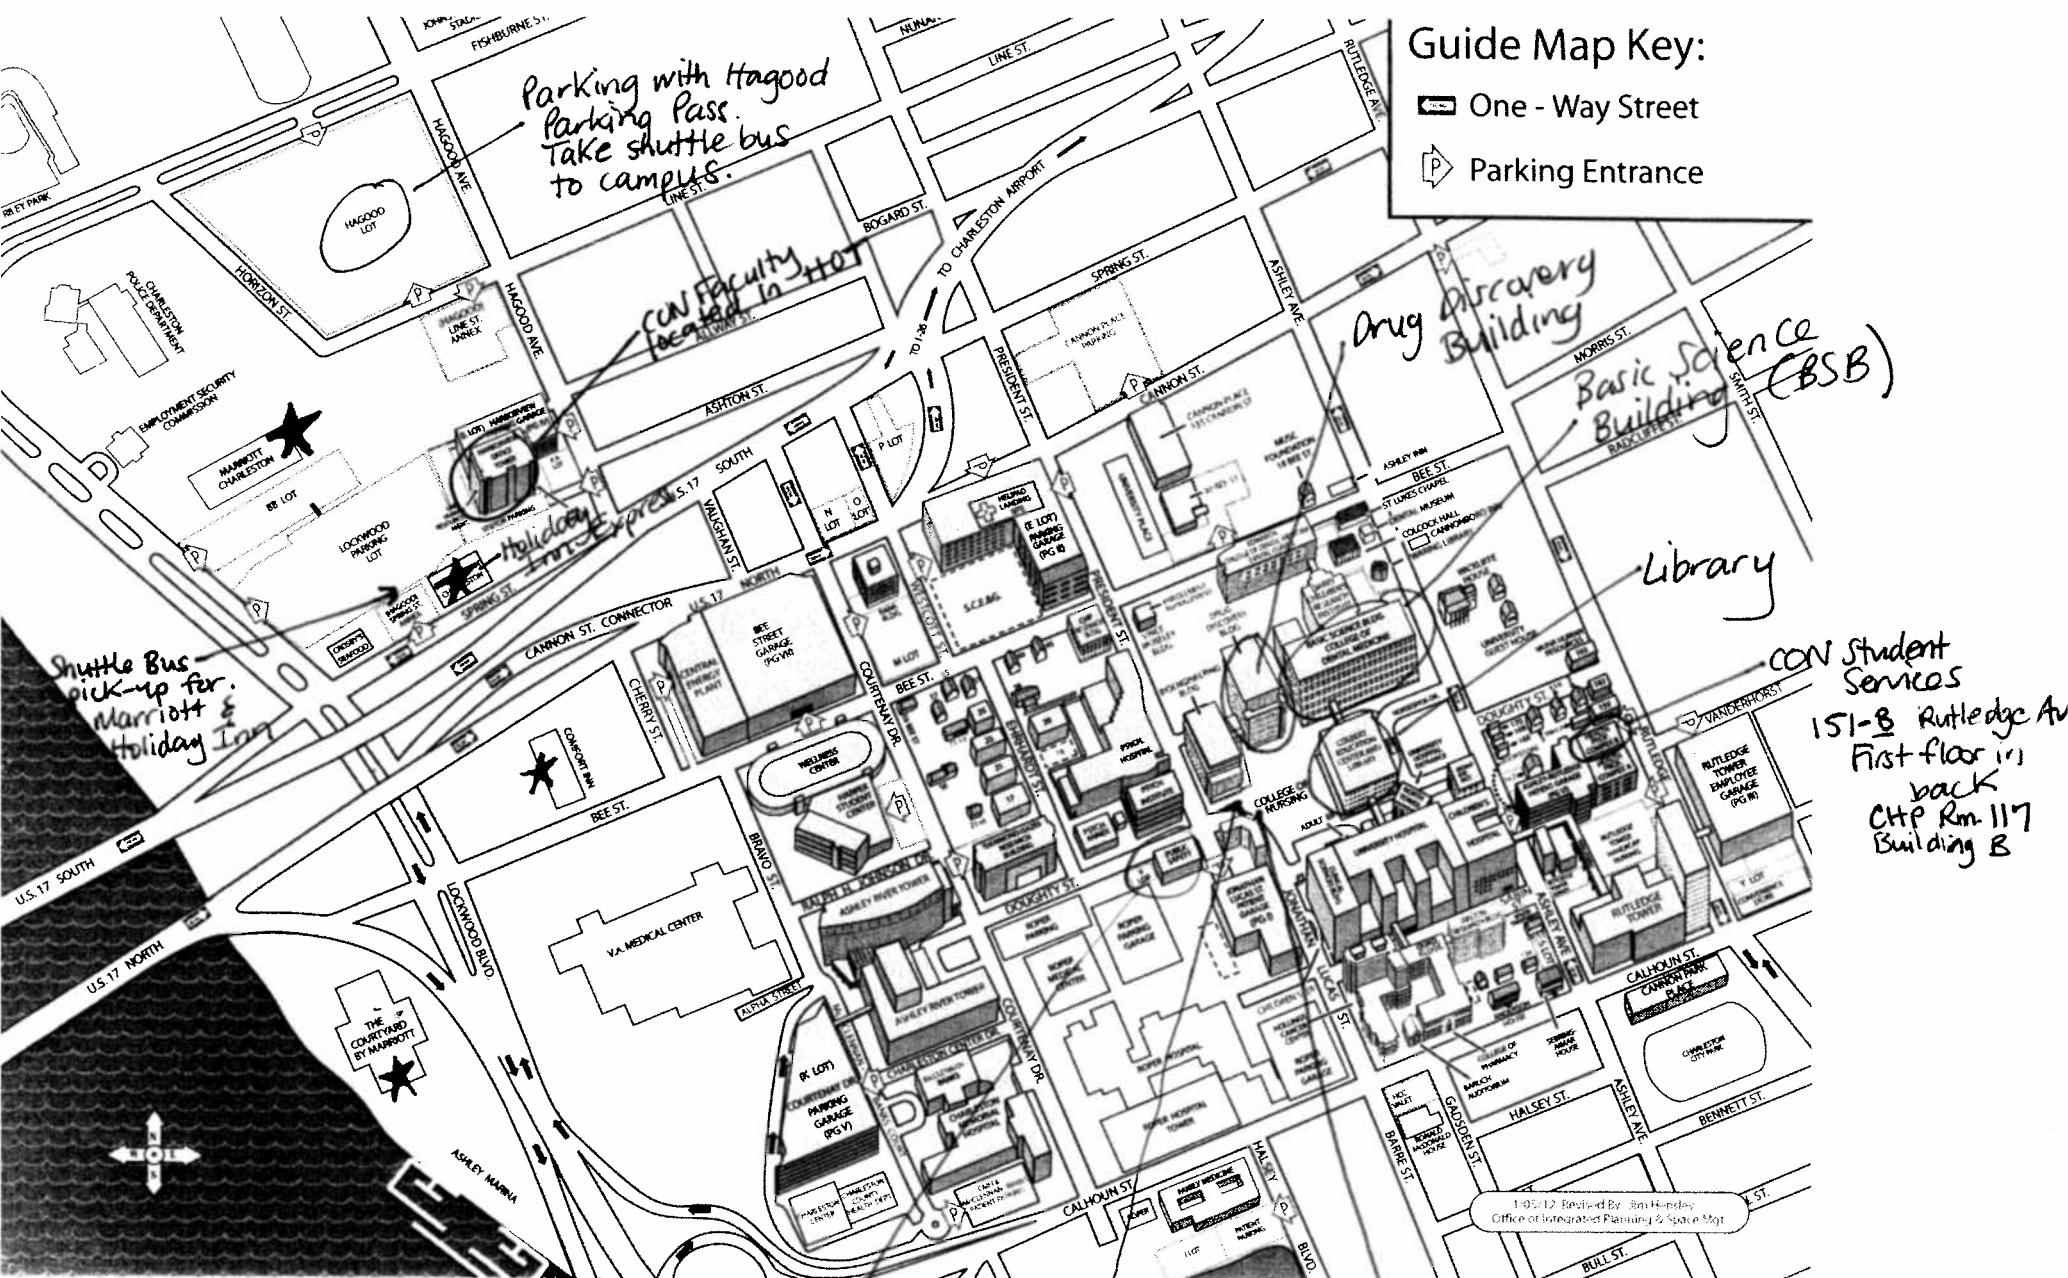

**Guide Map Key:**

-  One - Way Street
-  Parking Entrance

Parking with Haggood Parking Pass. Take shuttle bus to campus.

CVN Facility located in HHT

Drug Discovery Building

Basic Science Building (BSB)

Library

CVN Student Services  
151-B Rutledge Av  
First floor in back  
CHP Rm. 117  
Building B

Shuttle Bus pick-up for Marriott & Holiday Inn

★ Hotels within walking distance to campus or to Shuttle Bus pick-up stops

Public Safety (for IO badges)

Drop-off for Shuttle Bus

Please meet here for optional tour on 7/23

Summer Orientation  
July 24-25, 2013